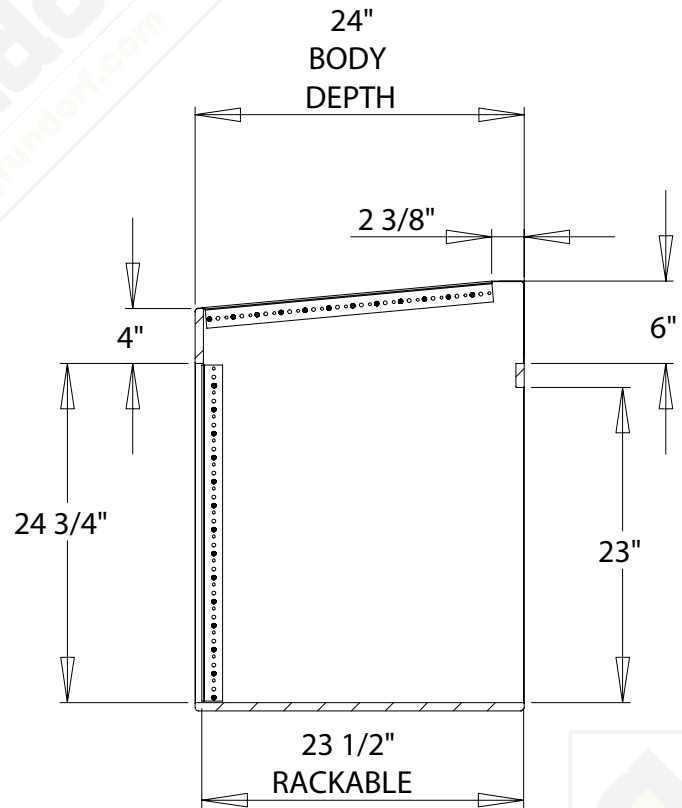

#	QTY	PART NUMBER	DESCRIPTION
1	2	41-012	RACK RAIL-12 SPACE
2	2	41-014	RACK RAIL-14 SPACE
3	1	83-008	BADGE - GRUNDORF ORIGINAL

FRONT VIEW

SECTION F-F