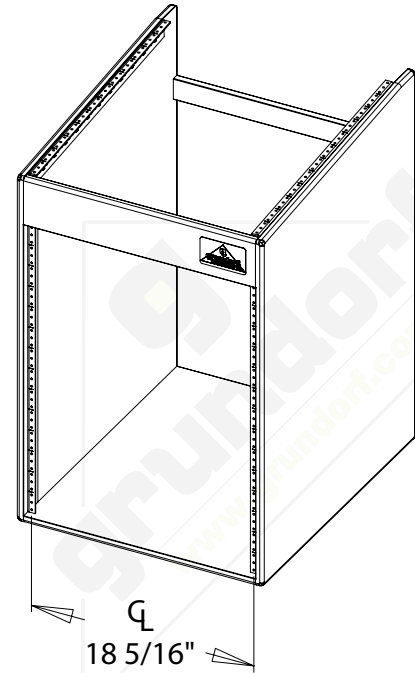

#	QTY	PART NUMBER	DESCRIPTION
1	2	41-012	RACK RAIL-12 SPACE
2	2	41-014	RACK RAIL-14 SPACE
3	1	83-008	BADGE - GRUNDORF ORIGINAL

FRONT VIEW

SECTION F-F