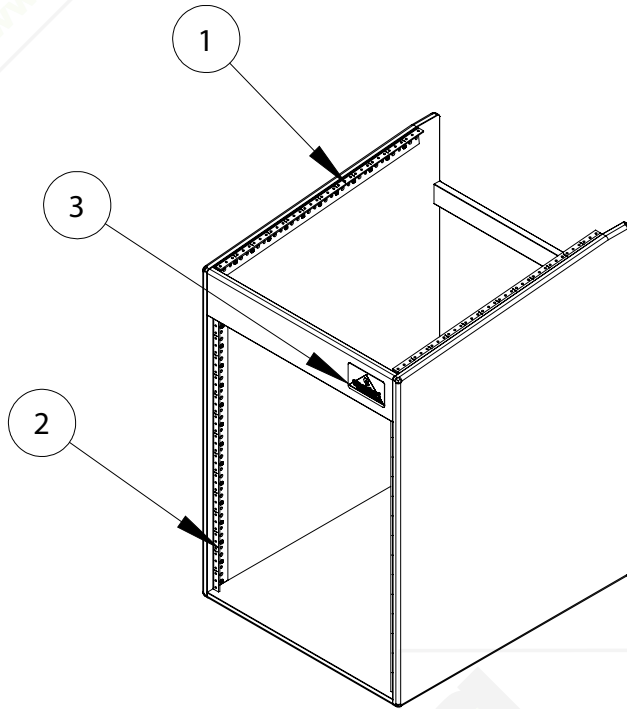

#	QTY	PART NUMBER	DESCRIPTION
1	2	41-012	RACK RAIL-12 SPACE
2	2	41-014	RACK RAIL-14 SPACE
3	1	83-008	BADGE - GRUNDORF ORIGINAL

FRONT VIEW

SECTION F-F