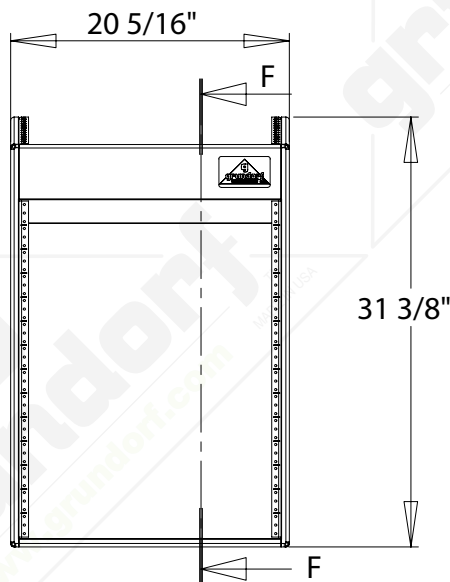

#	QTY	PART NUMBER	DESCRIPTION
1	2	41-012	RACK RAIL-12 SPACE
2	2	41-014	RACK RAIL-14 SPACE
3	1	83-008	BADGE - GRUNDORF ORIGINAL

FRONT VIEW

SECTION F-F